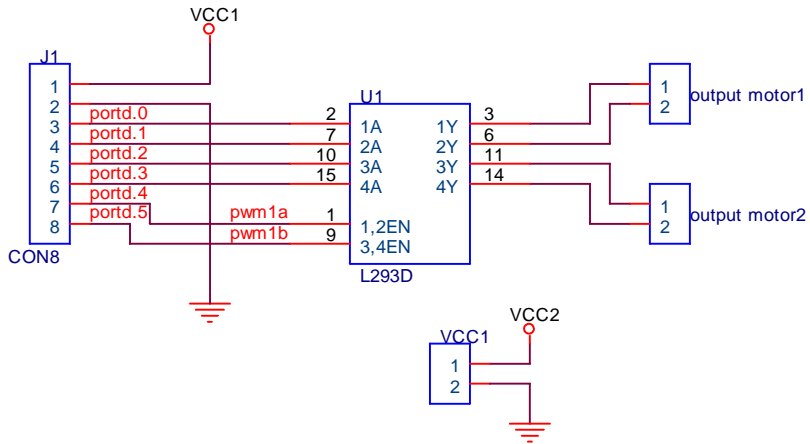

### SISTEM MINIMUM ATMEGA 16

### Keypad kendali

### Regulator LM7805

- Photodiode 3mm
- Led Super bright 5mm warna merah