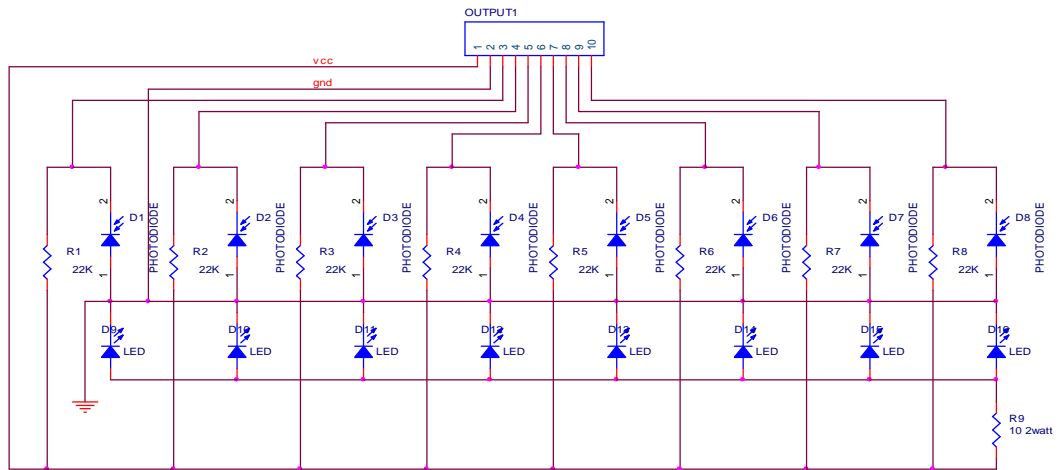

### SISTEM MINIMUM ATMEGA 16

### Keypad kendali

### Regulator LM7805

- Photodiode 3mm
- Led Super bright 5mm warna merah