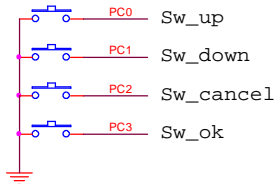

### SISTEM MINIMUM ATMEGA 16

### Regulator LM7805

- Photodiode 3mm
- Led Super bright 5mm warna merah