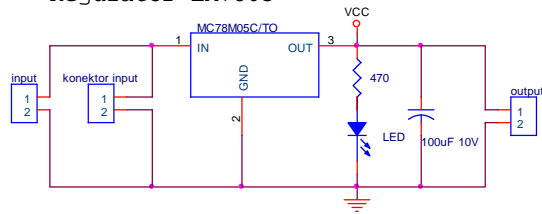

### SISTEM MINIMUM ATMEGA 16

### Keypad kendali

### Regulator LM7805

- Photodiode 3mm
- Led Super bright 5mm warna merah