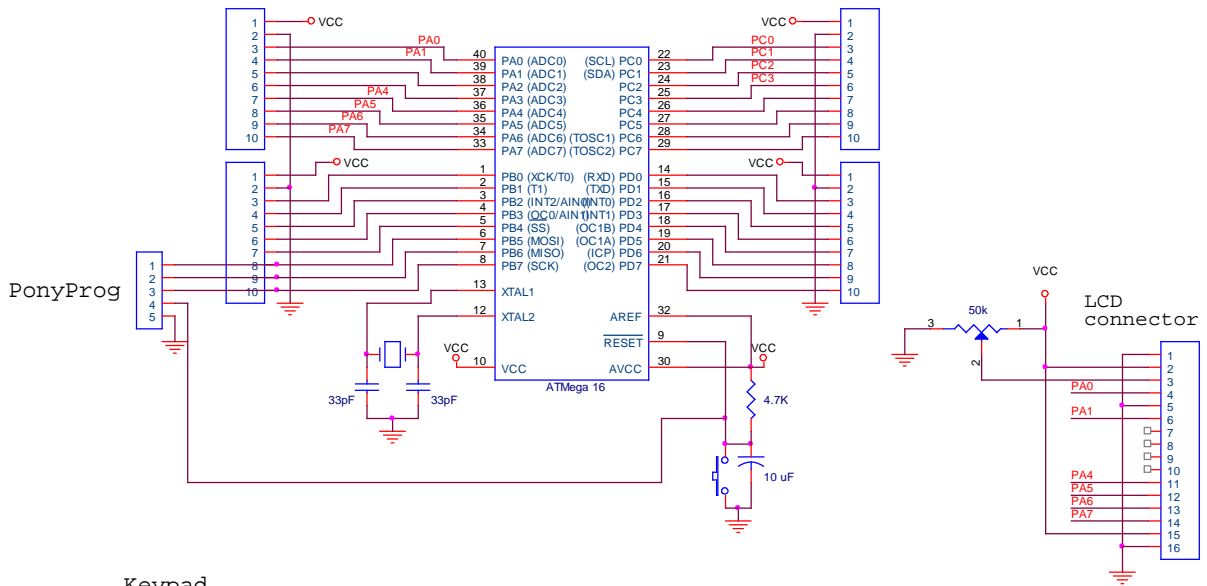

### SISTEM MINIMUM ATMEGA 16

### Keypad kendali

### Regulator LM7805

- Photodiode 3mm
- Led Super bright 5mm warna merah